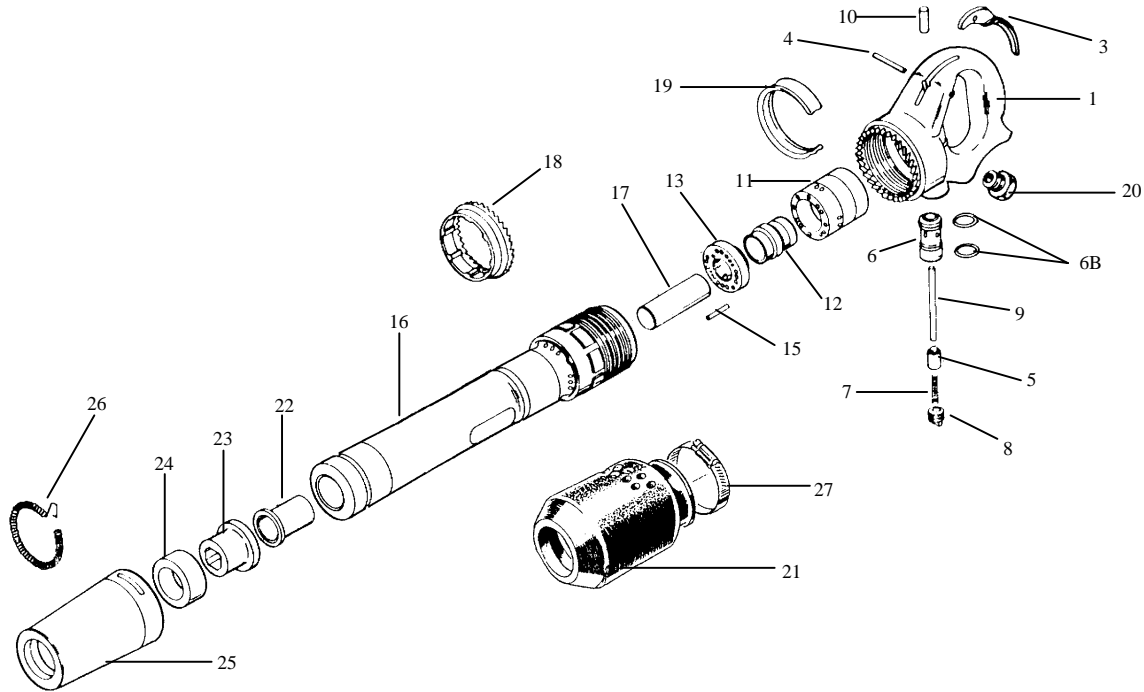

# K800 / K1100 Redline Rivet Buster

## Parts List

Item	Kent P/N	Description	Item	Kent P/N	Description
1	K14403	Handle Bare	15	K14418	Valve Dowel Pin
NS	K14404	Handle Complete	16	K14419	Barrel (K800)
3	K14405	Throttle Lever	NS	K14420	Barrel (K1100)
4	K14406	Throttle Lever Pin	17	K14421	Piston 3"
5	K14407	Throttle Valve	NS	K14422	Piston 4"
5B	K03034	Throttle Valve O-Ring	18	K14423	Handle Lock Ring
6	K14408	Throttle Valve Bushing	19	K14424	Handle Lock Spring
6B	K14409	O-Ring	20	K14425	Handle Bushing
7	K14410	Throttle Valve Spring	21	K14426	Muffler
8	K14411	Throttle Valve Plug	22	K14001	Upper Sleeve Bushing
9	K14412	Push Pin	23	K14029	Lower Sleeve Bushing
10	K14413	Push Pin Bushing	24	K14030	Retainer Bumper
11	K14414	Valve Box	25	K14031	Retainer
12	K14415	Valve	26	K14032	Retainer Spring
13	K14416	Valve Cover Front	27	K14427	Muffler Clamp
NS	K14417	Valve Assembly	NS	K14428	Swivel