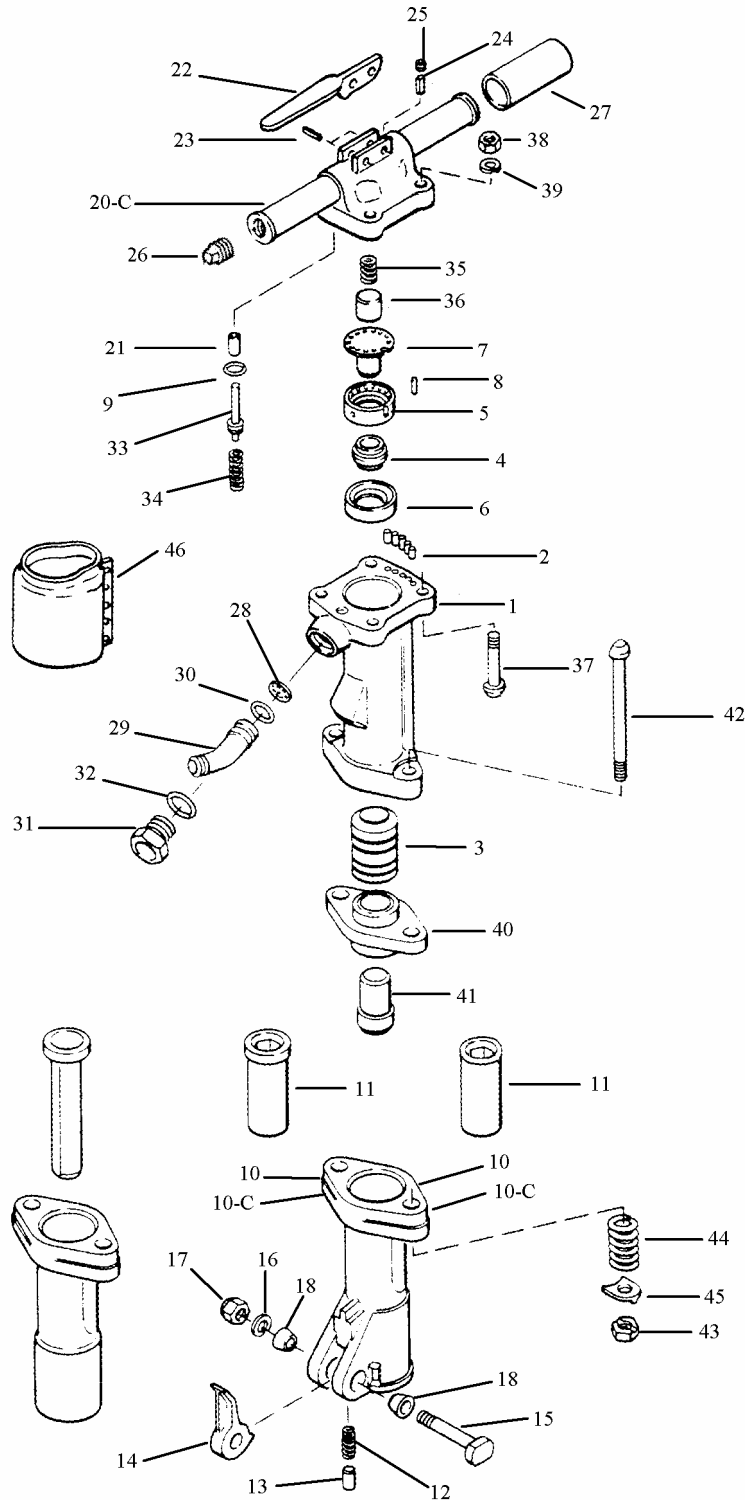

711 Lake Street
Kent, Ohio 44240
Company Headquarters:
West Coast Warehouse:

Phone: (330) 673-5826
Fax: (330) 677-1616
(800) 527-2282
(800) 624-1616

K123R Redline Paving Breaker

711 Lake Street
Kent, Ohio 44240
Company Headquarters:
West Coast Warehouse:

Phone: (330) 673-5826
Fax: (330) 677-1616
(800) 527-2282
(800) 624-1616

K123R Redline Paving Breaker

Parts List

Item	Kent P/N	Qty	Description	Item	Kent P/N	Qty	Description
<u>Cylinder</u>							
1	K04036	1	Cylinder				
2	K04039	5*	Cylinder Nylon Plug	20-C	K04035	1	<u>Handle</u> Backhead Complete (Before S/N 60000)
3	K00043	1	Piston		K18948	1	Backhead, Bare (After S/N 60000)
4	K05700	1*	Automatic Valve	21	K01294	1*	Throttle Lever Bushing (Item 21 eliminated after S/N 60000)
5	K05806	1	Valve Chest	22	K01296	1*	Throttle Lever
6	K05805	1	Valve Chest Seat	23	K01292	1*	Throttle Lever Pin (Before S/N 60000)
7	K05704	1	Valve Guide Stem		K18949	1	Throttle Lever Pin (After S/N 60000)
8	K05701	1*	Valve Chest Dowel	24	K00591	1*	Oil Control Filter
9	K05706	1*	Valve Port "O"-Ring	25	K00731	1*	Oil Control Plug
<u>Front Head</u>				26	K02027	1*	Oil Plug (Before S/N 60000)
<u>(Items 10-C thru 11 before S/N 57110)</u>				27	K01293	1*	Oil Plug (After S/N 60000)
10-C	KBM04038	1	Front Head Complete 1-1/8 Hex	28	K00508	1*	<u>Assembly Parts</u> Air Inlet Screen
10	KBM02020	1	Front Head w/K01400 Bushing	29	KBM01300	1*	Air Inlet Swivel (Inc.5713)
11	K01400	1*	Front Head Bushing 1-1/8 Hex	30	K01639	1	"O"-Ring Inlet Swivel
10-C	KBM04037	1	Front Head Complete 1-1/4 Hex	31	KBM01295	1*	Air Inlet Swivel Nut (Inc.1937)
10	KBM02023	1	Front Head w/K01401 Bushing	32	K01937	1*	Air Inlet Nut "O"-Ring
11	K01401	1*	Front Head Bushing 1-1/4 Hex	33	KBM01285	1*	Throttle Valve w/"O"-Ring (Inc.1613,1546 "O"-Rings)
10	K02098	1	Front Head Bare	34	K01291	1*	Throttle Valve Spring
<u>Front Head</u>				35	K01298	1*	Plunger Spring(Backhead)
<u>(Items 10-C thru 11 after S/N 57110)</u>				36	K01297	1*	Plunger (Backhead) (Item 36 eliminated after S/N 60000)
10-C	KBM18776	1	Front Head Complete 1-1/8 Hex	37	KBM01126	1	Backhead Bolt Assembly (Inc.1125 & 9847)
10	KBM18777	1	Front Head w/K18778 Bushing	38	K01274	1	Backhead Bolt Nut
11	K18778	1*	Front Head Bushing 1-1/8 Hex	39	K09847	1*	Backhead Bolt Lockwasher
10-C	KBM18779	1	Front Head Complete 1-1/4 Hex	40	K02021	1	Tappet Seat
10	KBM18780	1	Front Head w/K18781 Bushing	41	K00061	1	Tappet
11	K18781	1*	Front Head Bushing 1-1/4 Hex	42	KBM01128	1	Front Head Bolt (Inc.1129)
	K18786	1	Front Head Bare	43	K01129	1*	Front Head Bolt Nut
12	K01288	1*	Retainer Spring	44	K01290	1*	Front Head Bolt Spring
13	K01287	1*	Retainer Plunger	45	K01289	1	Front Head Bolt Lockwasher
14	K01136	1*	Retainer				
15	K01132	1*	Retainer Bolt				
16	K03997	1*	Retainer Bolt Lockwasher				
17	K00954	1*	Retainer Bolt Nut				
18	K05719	2*	Retainer Bolt Bushing (Rubber)				
			Standard				
NS	K01131	2	Retainer Bolt Bushing (Steel)				
			Optional				
				<u>Accessory</u>			
				46	KBM00189	1	Muffler (123R)
				46A	K05770	1	Muffler (123R, New Style)

*Depicts Interchangeable Parts of 123R and 125R Redline Tools